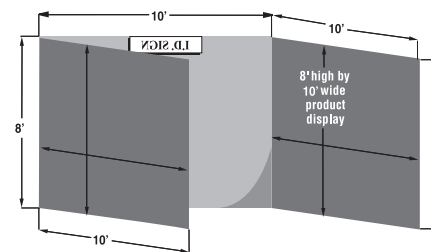

INDEPENDENCE HALL

Ceiling clearance: 9' 8" to lights.
 Freight doors: 16' wide x 9' 3" high and 11' wide x 9' 3" high
 Loading and unloading area at the East end of hall
 (Bojangles Coliseum side).

STANDARD EXHIBIT SPACE

Floor coverings required in all exhibit spaces.

Independence Hall
 8'x12' Typical Space

Freedom Hall
 10'x10' Typical Space

Liberty Hall
 10'x10' Typical Space

FREEDOM HALL

Ceiling height: 16' to 18' max. pending location.
 Two freight drive-in doors: 16' x 16'
 One 4' high surface dock in loading and unloading area
 off Old Briar Creek Rd, West end of hall.

LIBERTY HALL

Ceiling Height: 27' to 29' max. between structures.
 Freight drive-in door: 20' high x 16' wide.
 Freight Dock doors: 8' wide x 12' high.
 Loading and unloading area at East end of hall.
 (Bojangles Coliseum side).