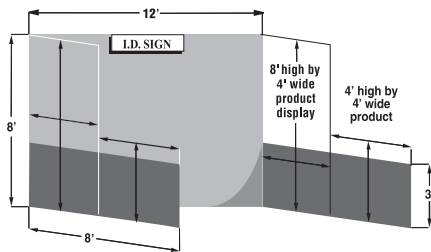

INDEPENDENCE HALL

Ceiling clearance: 9' 8" to lights.
 Freight doors: 16' wide x 9' 3" high and 11' wide x 9' 3" high
 Loading and unloading area at the East end of hall
 (Bojangles Coliseum side).

STANDARD EXHIBIT SPACE

Floor coverings required in all exhibit spaces.

Independence Hall
 8'x12' Typical Space

Freedom Hall
 10'x10' Typical Space

Liberty Hall
 10'x10' Typical Space

FREEDOM HALL

Ceiling height: 16' to 18' max. pending location.
 Two freight drive-in doors: 16' x 16'
 One 4' high surface dock in loading and unloading area
 off Old Briar Creek Rd, West end of hall.

LIBERTY HALL

Ceiling Height: 27' to 29' max. between structures.
 Freight drive-in door: 20' high x 16' wide.
 Freight Dock doors: 8' wide x 12' high.
 Loading and unloading area at East end of hall.
 (Bojangles Coliseum side).