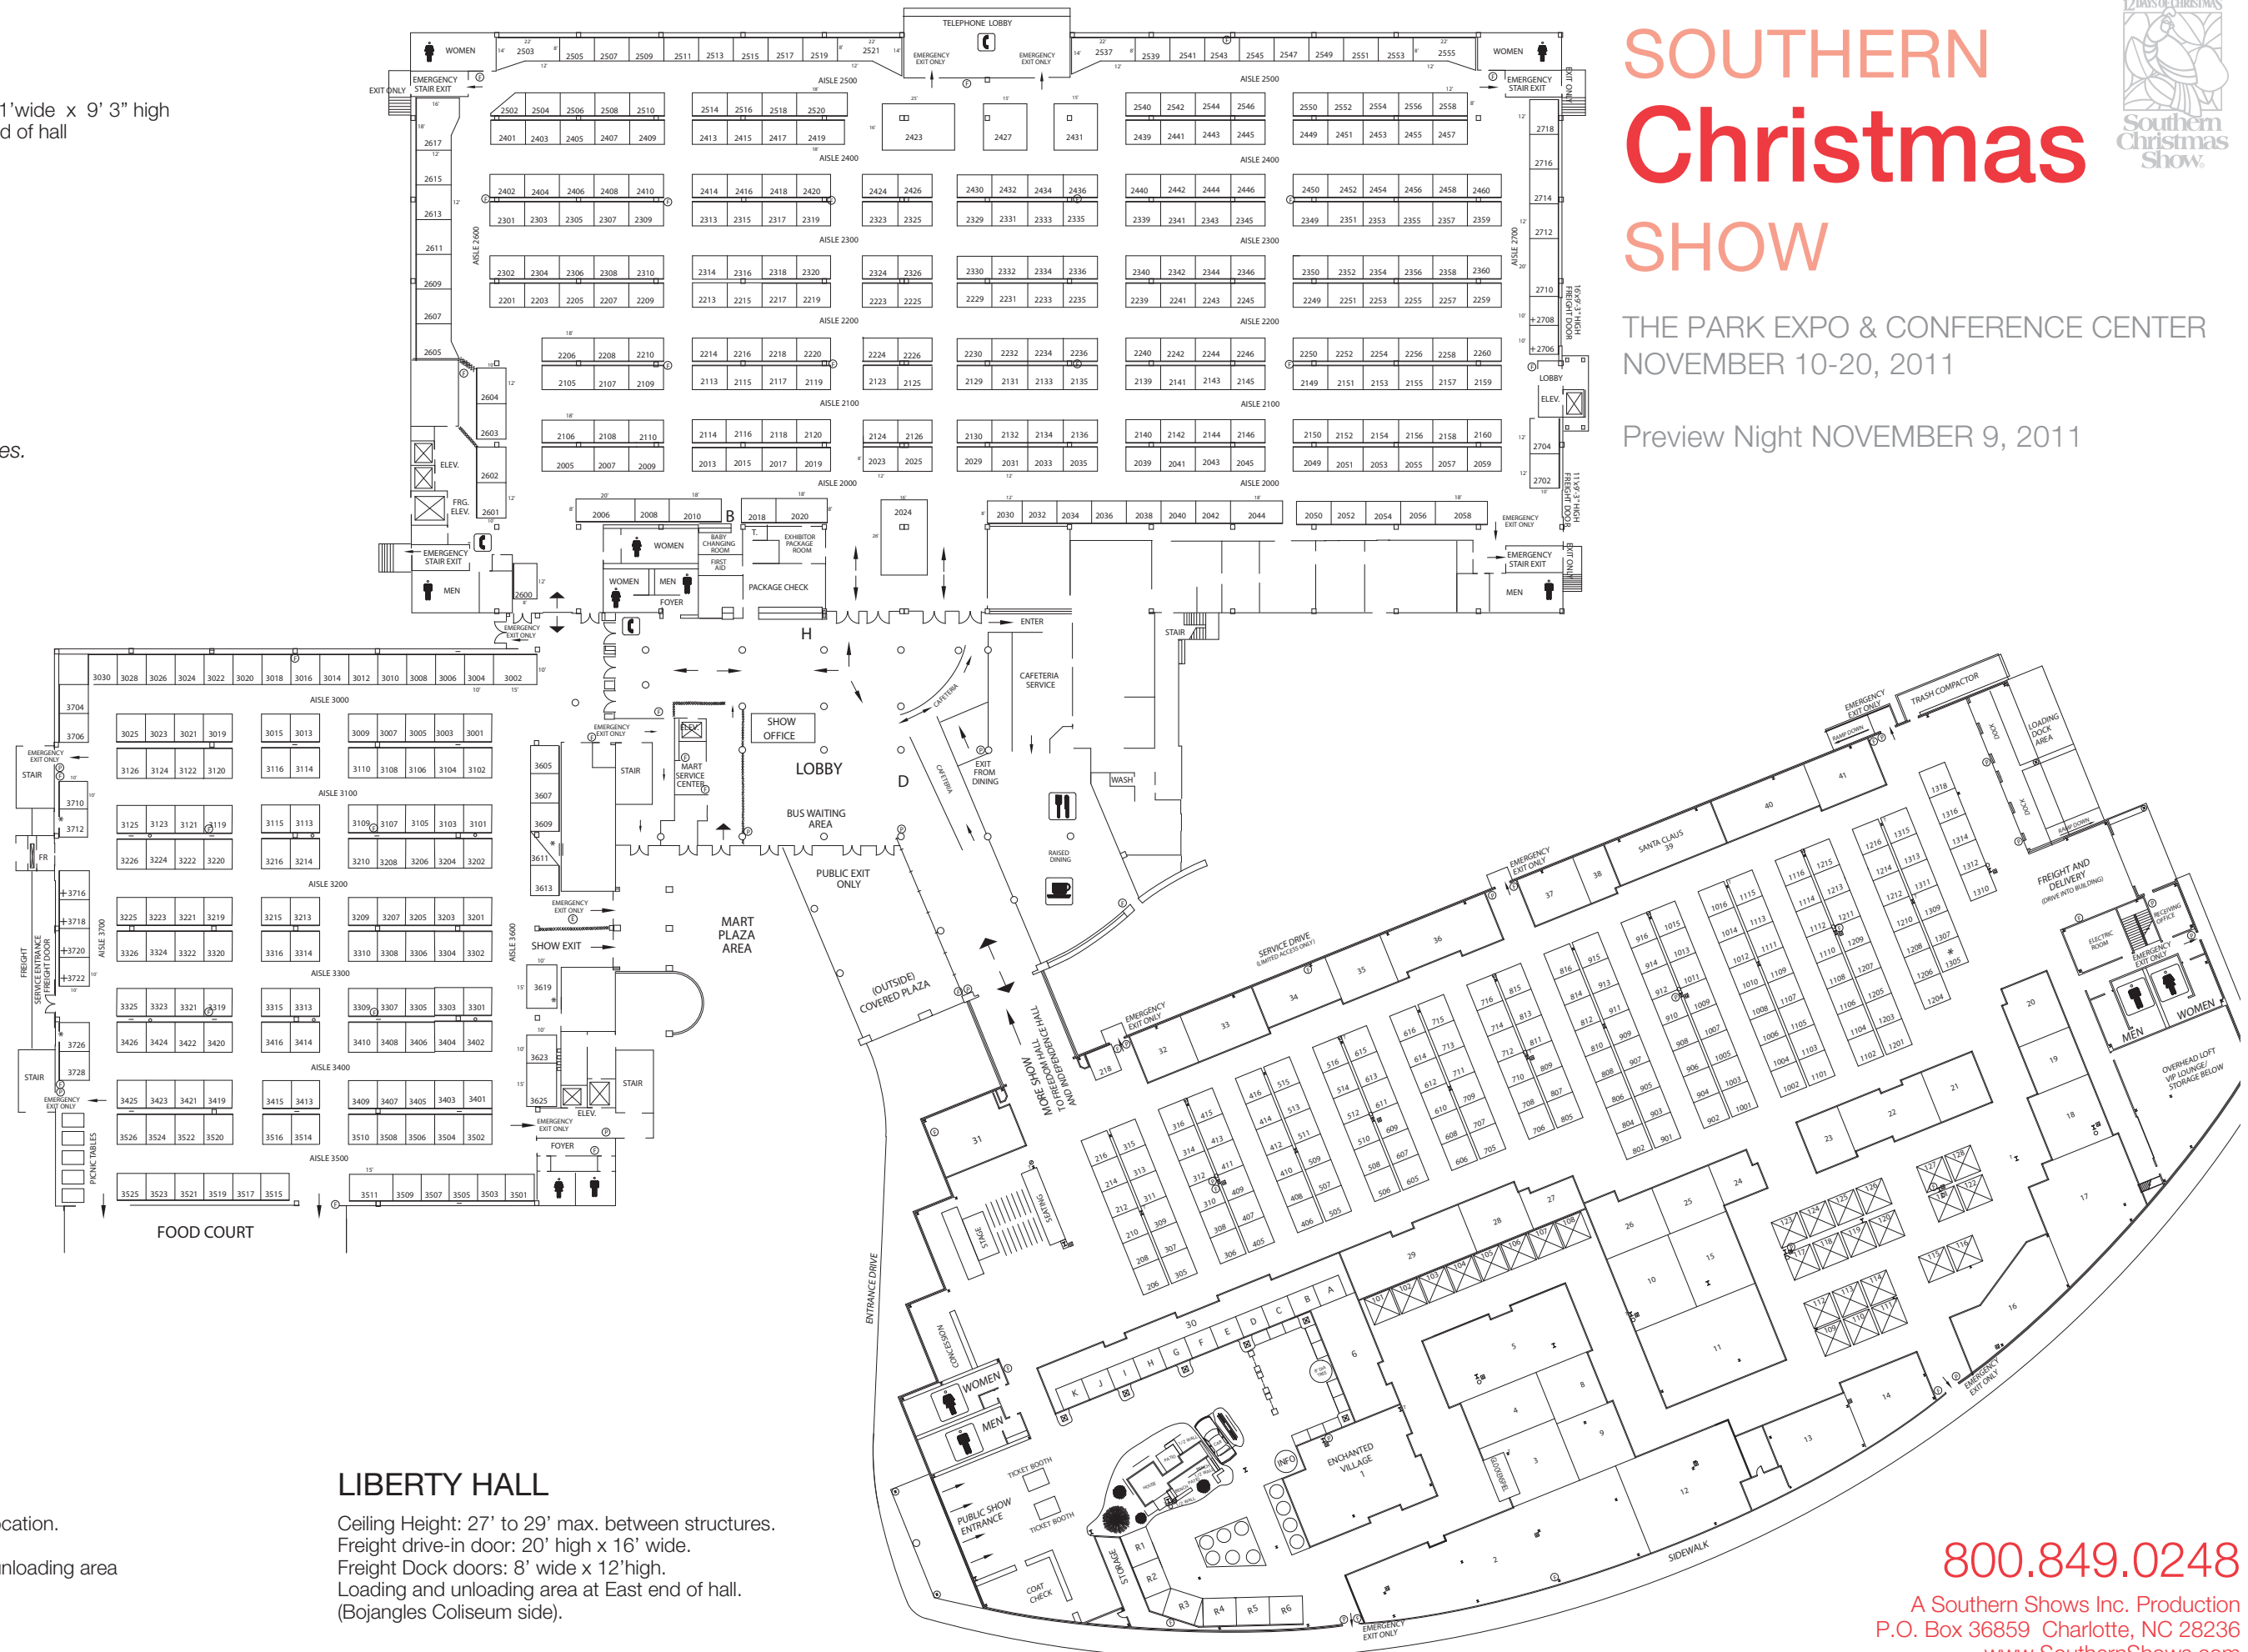

INDEPENDENCE HALL

Ceiling clearance: 9' 8" to lights.
 Freight doors: 16' wide x 9' 3" high and 11' wide x 9' 3" high
 Loading and unloading area at the East end of hall
 (Bojangles Coliseum side).

STANDARD EXHIBIT SPACE

Floor coverings required in all exhibit spaces.

Independence Hall
 8'x12' Typical Space

Freedom Hall
 10'x10' Typical Space

Liberty Hall
 10'x10' Typical Space

FREEDOM HALL

Ceiling height: 16' to 18' max. pending location.
 Two freight drive-in doors: 16' x 16'
 One 4' high surface dock in loading and unloading area
 off Old Briar Creek Rd, West end of hall.

LIBERTY HALL

Ceiling Height: 27' to 29' max. between structures.
 Freight drive-in door: 20' high x 16' wide.
 Freight Dock doors: 8' wide x 12' high.
 Loading and unloading area at East end of hall.
 (Bojangles Coliseum side).