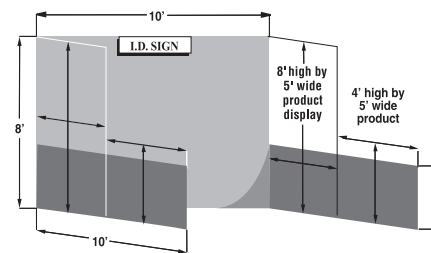

INDEPENDENCE HALL

Ceiling clearance: 9' 8" to lights.
 Freight doors: 16' wide x 9' 3" high and 11' wide x 9' 3" high
 Loading and unloading area at the East end of hall
 (Bojangles Coliseum side).

STANDARD EXHIBIT SPACE

Floor coverings required in all exhibit spaces.

Independence Hall
 8'x12' Typical Space

Freedom Hall
 10'x10' Typical Space

Liberty Hall
 10'x10' Typical Space

FREEDOM HALL

Ceiling height: 16' to 18' max. pending location.
 Two freight drive-in doors: 16' x 16'
 One 4' high surface dock in loading and unloading area
 off Old Briar Creek Rd, West end of hall.

LIBERTY HALL

Ceiling Height: 27' to 29' max. between structures.
 Freight drive-in door: 20' high x 16' wide.
 Freight Dock doors: 8' wide x 12' high.
 Loading and unloading area at East end of hall.
 (Bojangles Coliseum side).